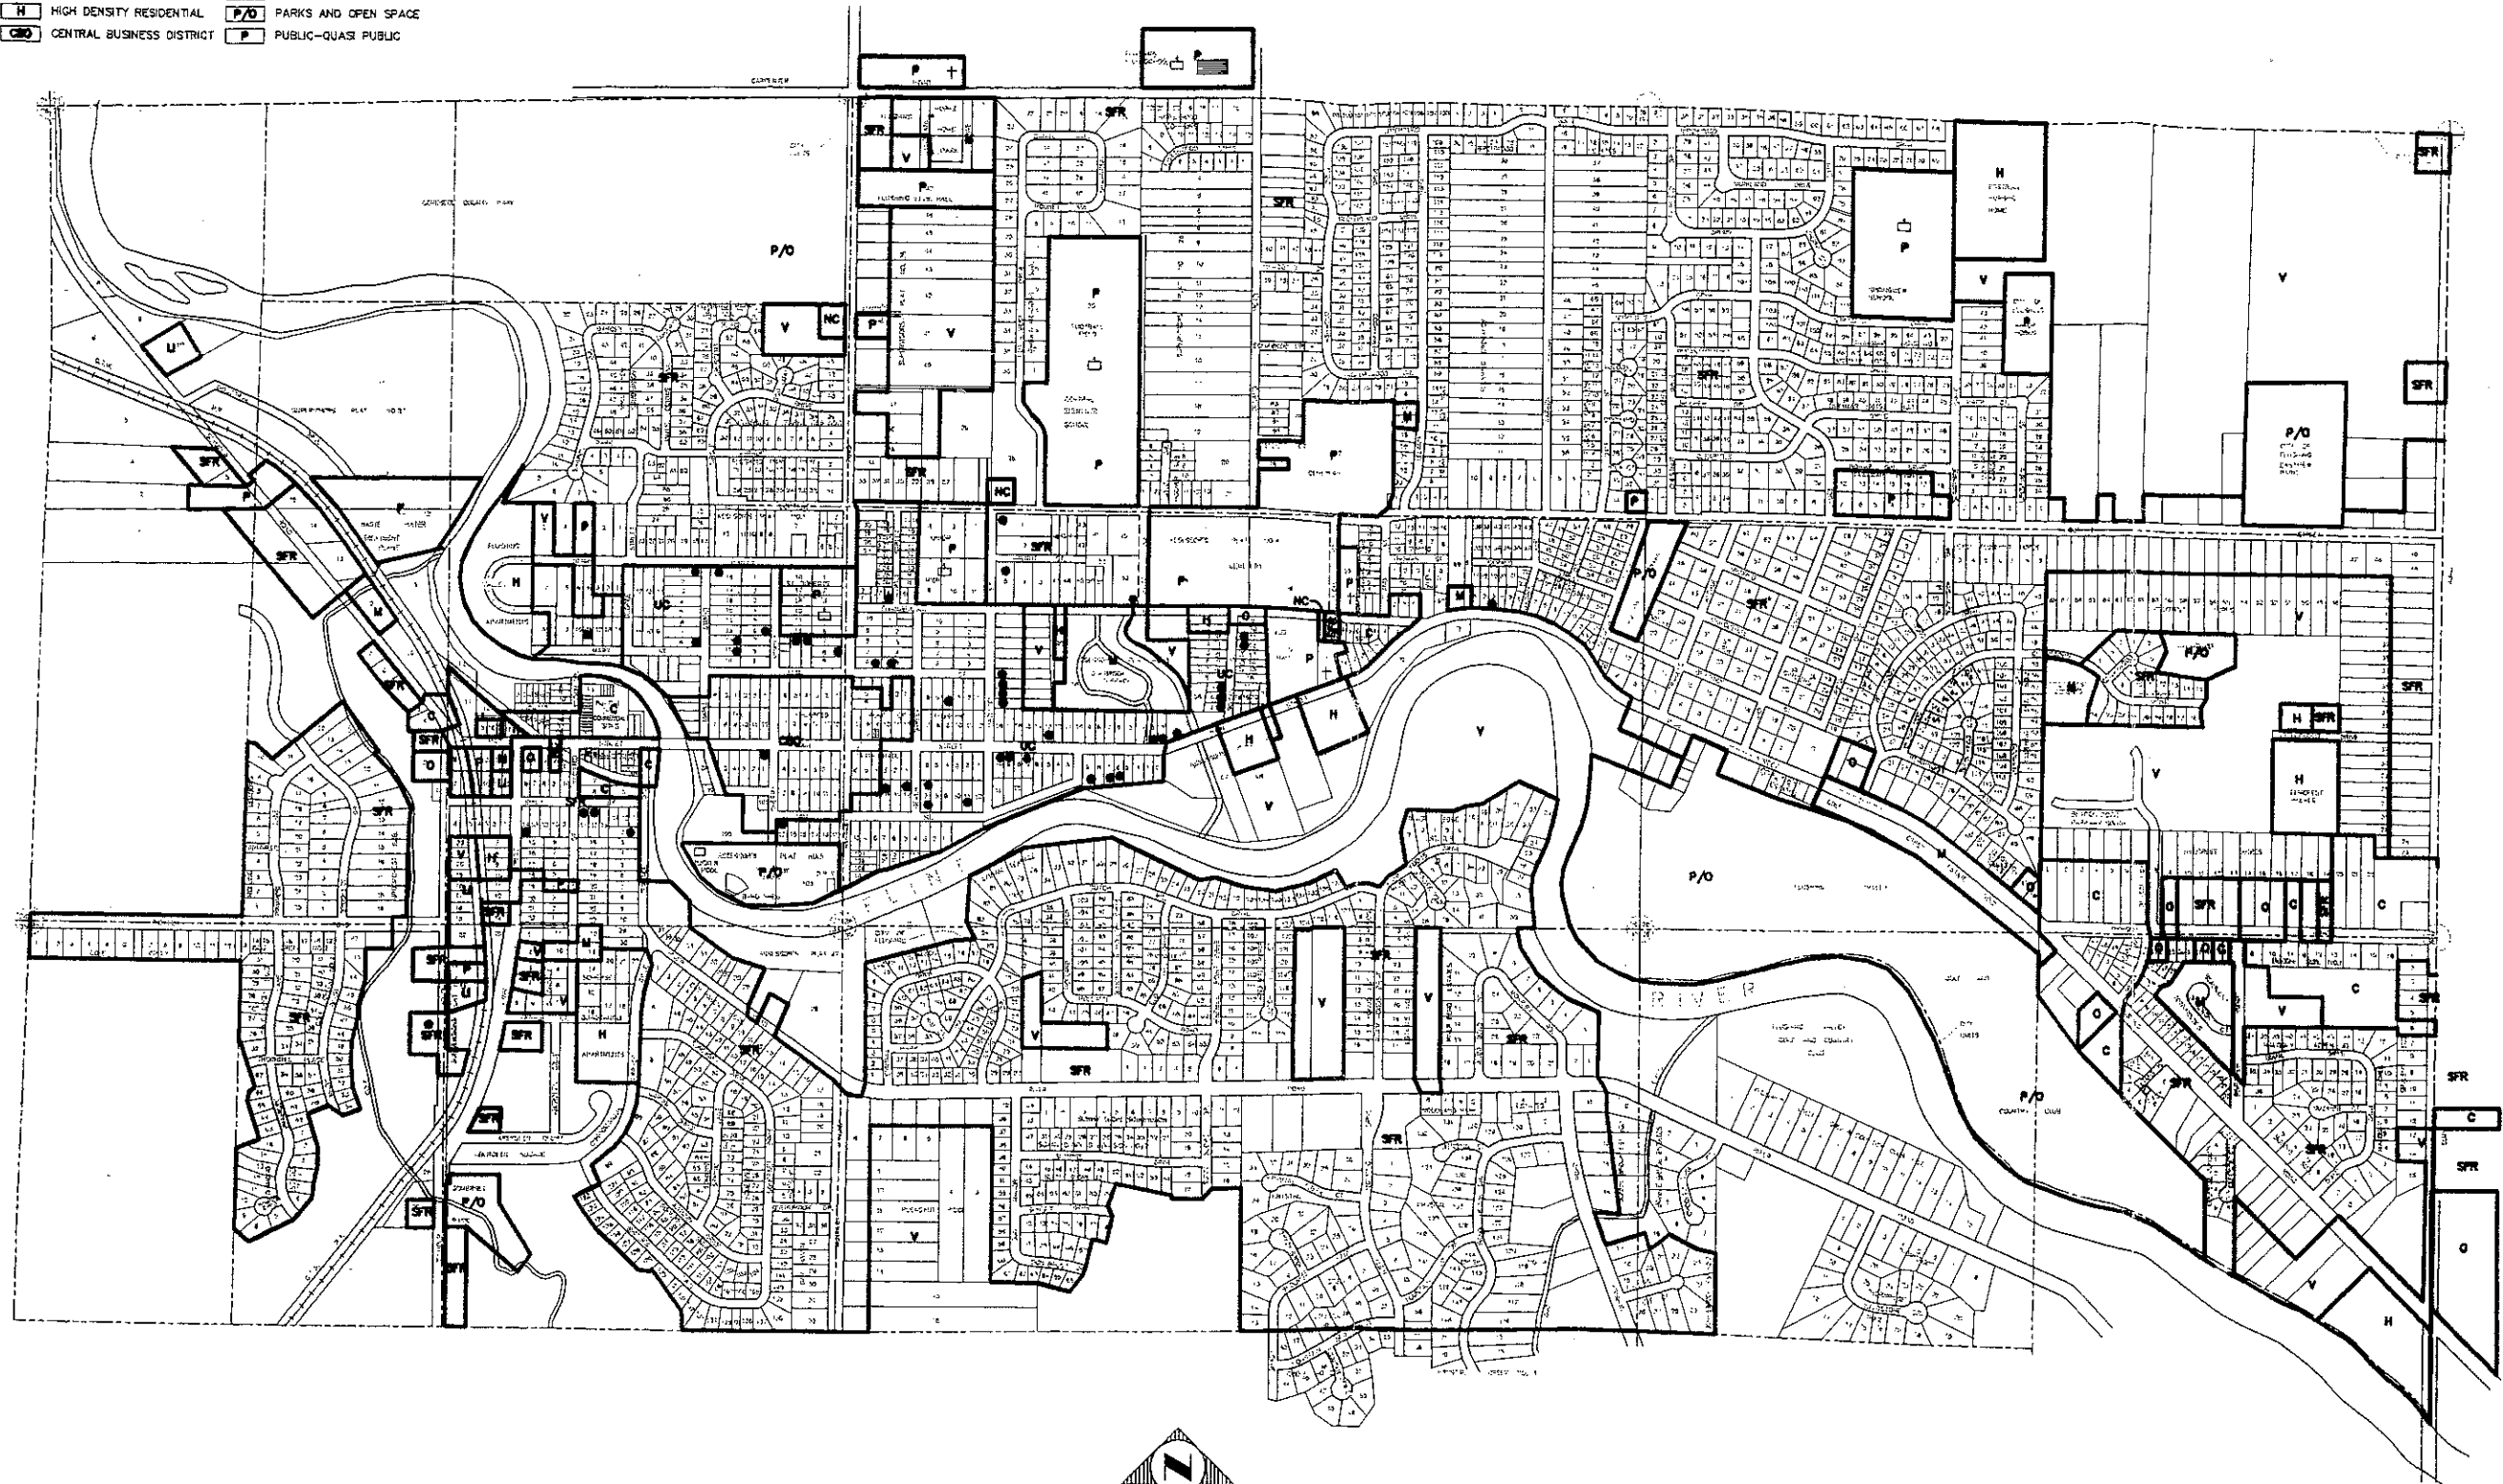

City of Flushing Master Plan

FLUSHING

City of Flushing, Genesee County, Michigan

EXISTING LAND USE

(MAP UPDATED 9/98 FROM
1992 WBDC GROUP MAP)

LEGEND		
V VACANT LAND	NC NEIGHBORHOOD COMMERCIAL	DUPLEX OR CONVERTED SINGLE FAMILY HOME WITHIN THE SFH, UC, OR CBD AREAS
SFR SINGLE FAMILY RESIDENTIAL	C COMMERCIAL	SCHOOL
UC URBAN CORE RESIDENTIAL	O OFFICE	CHURCH
M MEDIUM DENSITY RESIDENTIAL	LI LIGHT INDUSTRIAL	
H HIGH DENSITY RESIDENTIAL	P/O PARKS AND OPEN SPACE	
CBD CENTRAL BUSINESS DISTRICT	P PUBLIC-QUASI PUBLIC	

SCALE

Rowe Incorporated
6211 Taylor Dr.
Flint, Michigan 48507-4665

R:\DRAW\DETAILS\MAPS\FLUSHING\MASPLAN.DWG (SQUIS)